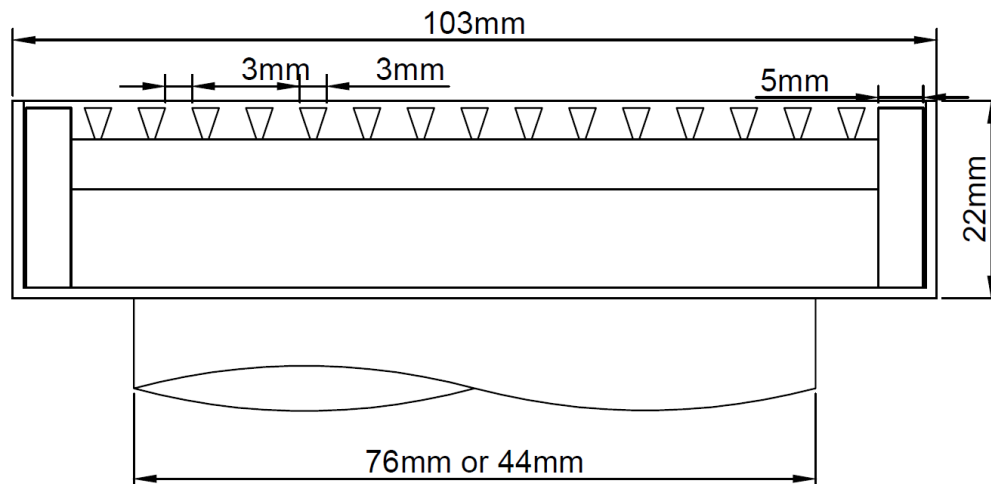

SPS 103mm Heel-Guard Point Drain

Specification Codes:

SSP103/44H – 44mm Outlet

SSP103/76H – 76mm Outlet

- Heel-Guard Architectural Grate
- R10 – Non slip Rating
- Light Duty Only

Speciality Plumbing Supplies Pty Ltd