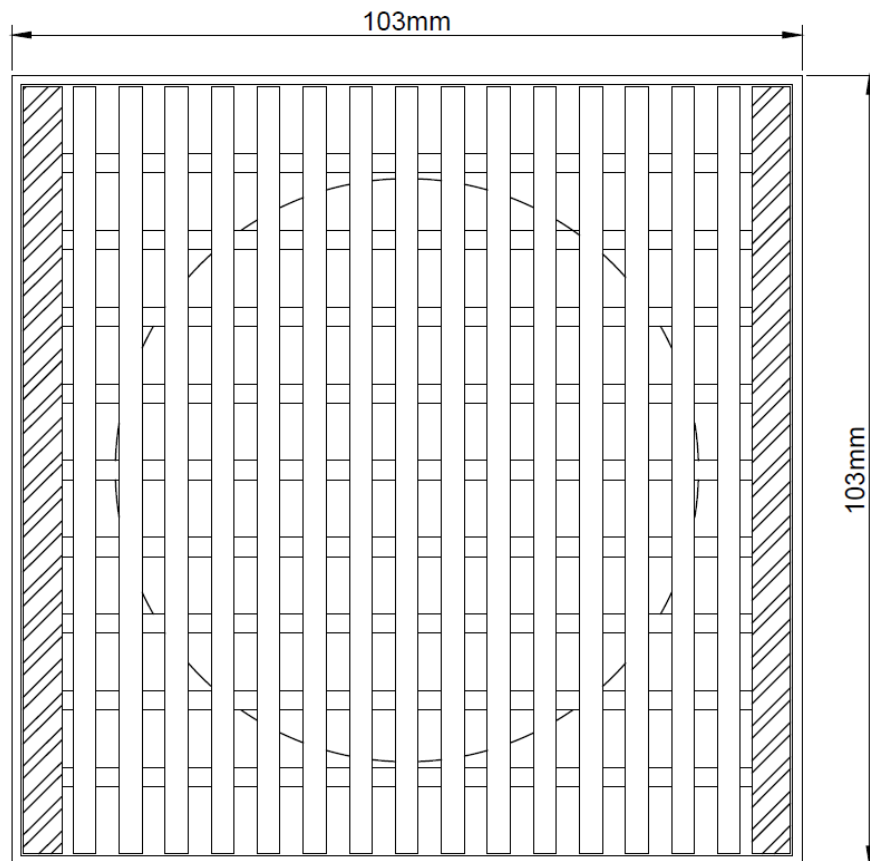

SPS 103mm Heel-Guard Point Drain

Specification Codes:

SSP103/44H – 44mm Outlet

SSP103/76H – 76mm Outlet

- Heel-Guard Architectural Grate
- R10 – Non slip Rating
- Light Duty Only

Speciality Plumbing Supplies Pty Ltd